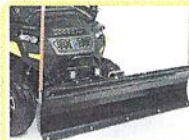

CHALLENGER 400 UTV

$5999⁹⁹

Camo $6299⁹⁹

OPTIONAL WINDSHIELD
(Standard on LX MODEL)

DIFFERENTIAL LOCK

350 LBS. PAYLOAD

SPORT SEATS

LED LIGHTS

10 INCH STEEL WHEELS

OFF-ROAD/TRAIL TIRES

404cc

DIGITAL DASH DISPLAY

BUMPER GUARD

HEAVY-DUTY SHOCKS

BED DIMENSIONS
37" X 27" X 12"

DUMP BED PAYLOAD
350 LBS.

BED LINER
STANDARD

ENGINE TYPE
Subaru EX40 Air Cooled

ENGINE DISPLACEMENT
404CC

IGNITION
MAGNETO

WARRANTY
1-year limited powertrain and vehicle warranty

TRANSMISSION TYPE
Enclosed CVT

DRIVE CONFIGURATION
2WD w/Differential Lock

TRANSMISSION
F-N-R

FUEL TYPE
Gas

FUEL TANK CAPACITY
5 Gal.

FRONT TIRE SIZE
21" x 7" x 10"

REAR TIRE SIZE
22" x 9" x 10"

TIRE TYPE
OFF ROAD/TRAIL

DIMENSIONS
96" L x 50" W x 71" H

GROUND CLEARANCE
5.5"

AVAILABLE COLORS
Vista G2 Camo*, Yellow

WHEELS
10" Steel

HEADLIGHTS
LED

SEATS
2 Sport Seats

ROOF & HEADRESTS
OPTIONAL on 400 Model
STANDARD on LX Model

WINDSHIELD
OPTIONAL on 400 Model
STANDARD on LX Model

TOWING CAPACITY
500 Lbs.

STANDARD EQUIP
Turn Signals, Rear
Brake Lights, Glove Box

*Camo units additional $300.00

LX MODEL $6499.99 LX MODEL (Camo) $6799.99

Cub Cadet POWERFUL UTILITY. EXTREME VERSATILITY.

PES